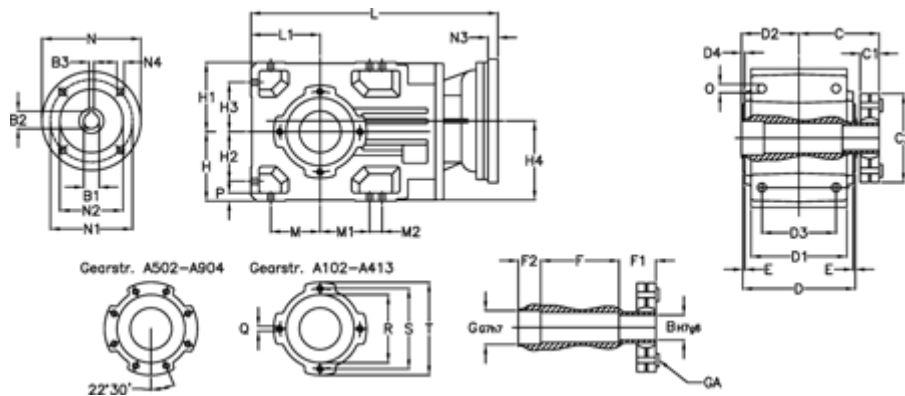

Data Sheet

Article number: 29600200735235
 Description: Bevel helical gearbox
 A202US-7,3-P90B5

Measures

B = 30	D1 = 110	F2 = 36	L = 325.5	N3 = -
B1 = 24	D2 = 60	G = 32	L1 = 80	N4 = M10x12
B2 = 27.3	D3 = 90	GA = 14,5 NM	M = 60.0	O = 9.5
B3 = 8	d4 = 4.5	H = 80	M1 = 60.0	P = 9
C = 89.5	Description = A202US-xx-P90 B5	H1 = 80	M2 = -	Q = M8x15
C1 = 23	E = 3.0	H2 = 60.0	N = 200	R = 95
C2 = 72.0	F = 77.5	H3 = 60.0	N1 = 165	S = 115
D = 136	F1 = 36.0	H4 = 93.0	N2 = 130	T = 140